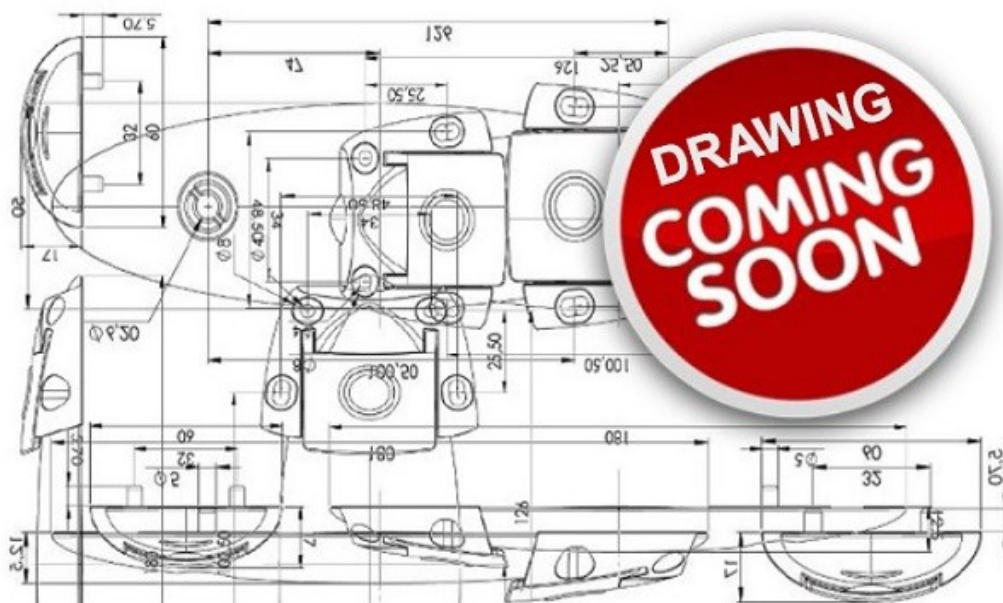

PRODUCT SHEET

Description:

D-Handle "Crow", cc 192mm,31x272mm,Walnut - Oiled,W/Screws M4x22mm

Item number:

17.03.013-0

Units	Box	Carton	HS Code	Barcode
Pcs.			9403910090	 5704866517782

SISO A/S
Mileparken 11
DK-2740 Skovlunde
Denmark
VAT: 24786013